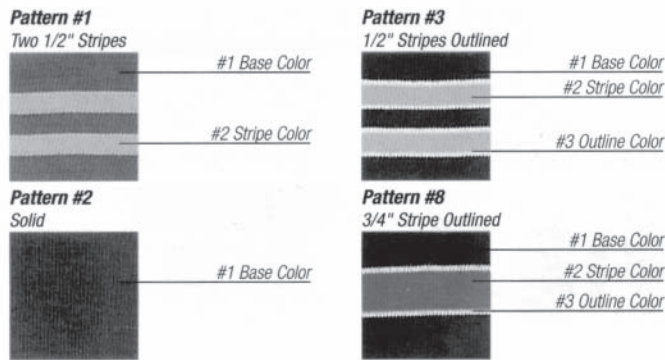

\$189⁹⁵

**c-3w All Wool
\$149⁹⁵**

**c-1 All Wool
Set-in Sleeves**

\$139⁹⁵

**Custom Made
in Oregon**

All jackets feature black nylon lining • Delivery in 2 weeks (plain), 4-6 weeks (lettered)

Cascade Athletic Supply Co.

C-4 All Wool
\$149⁹⁵

C-5H Leather Sleeves
\$189⁹⁵

Select Convertible Knit Pattern and Colors

SIZING: 34-48 (S-XL)

ADDITIONAL CHARGES

- Size 50-52 \$30.00
- Size 54-56 \$36.00
- Longs-Body/Sleeves \$18.00
- 1" Long Sleeves \$11.00
- 1" Long Body \$10.00
- 2" Body & Sleeves - Long \$23.00
- 1" or 2" Shorter Sleeves \$8.00
- C-5 1/2 Wool, 1/2 Leather Sleeve N/C
- Zipper Open Lining \$19.00
- 2 Color Wool \$10.00
- Quilted Lining - Body \$13.00
- Quilted Lining - Body & Sleeves \$15.00
- Inside Pocket, Leather TP \$12.00
- Leather Cording on Sleeve \$24.00
- Zipper Fronts \$20.00

Body: Black
Sleeve/Pocket: Black
Rib-Trim/Stripe: Black / Scarlet / White
Snap: Black

Body: Dk Navy
Sleeve/Pocket: White
Rib-Trim/Stripe: Dk Navy / White
Snap: White

Body: Kelly
Sleeve/Pocket: White
Rib-Trim/Stripe: Kelly / White
Snap: White