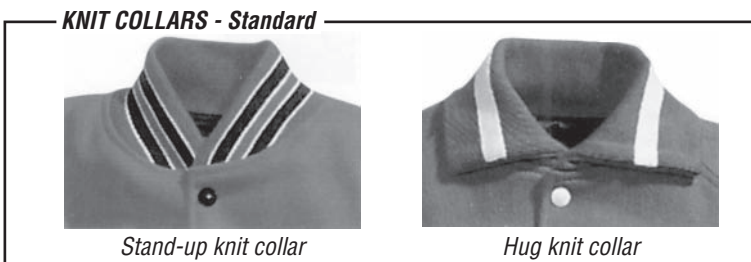

C-4 All Wool
\$149⁹⁵

C-5H Leather Sleeves
\$189⁹⁵

Select Convertible Knit Pattern and Colors

SIZING: 34-48 (S-XL)

ADDITIONAL CHARGES

- Size 50-52 \$30.00
- Size 54-56 \$36.00
- Longs-Body/Sleeves \$18.00
- 1" Long Sleeves \$11.00
- 1" Long Body \$10.00
- 2" Body & Sleeves - Long \$23.00
- 1" or 2" Shorter Sleeves \$8.00
- C-5 1/2 Wool, 1/2 Leather Sleeve N/C
- Zipper Open Lining \$19.00
- 2 Color Wool \$10.00
- Quilted Lining - Body \$13.00
- Quilted Lining - Body & Sleeves \$15.00
- Inside Pocket, Leather TP \$12.00
- Leather Cording on Sleeve \$24.00
- Zipper Fronts \$20.00