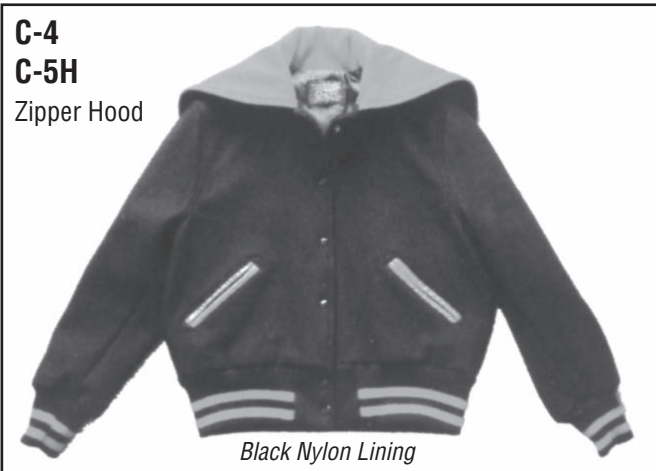

\$189⁹⁵

**c-3w All Wool
\$149⁹⁵**

**c-1 All Wool
Set-in Sleeves**

\$139⁹⁵

**Custom Made
in Oregon**

All jackets feature black nylon lining • Delivery in 2 weeks (plain), 4-6 weeks (lettered)

Cascade Athletic Supply Co.

C-4 All Wool
\$149⁹⁵

C-5H Leather Sleeves
\$189⁹⁵

Select Convertible Knit Pattern and Colors

SIZING: 34-48 (S-XL)

ADDITIONAL CHARGES

- Size 50-52 \$30.00
- Size 54-56 \$36.00
- Longs-Body/Sleeves \$18.00
- 1" Long Sleeves \$11.00
- 1" Long Body \$10.00
- 2" Body & Sleeves - Long \$23.00
- 1" or 2" Shorter Sleeves \$8.00
- C-5 1/2 Wool, 1/2 Leather Sleeve N/C
- Zipper Open Lining \$19.00
- 2 Color Wool \$10.00
- Quilted Lining - Body \$13.00
- Quilted Lining - Body & Sleeves \$15.00
- Inside Pocket, Leather TP \$12.00
- Leather Cording on Sleeve \$24.00
- Zipper Fronts \$20.00